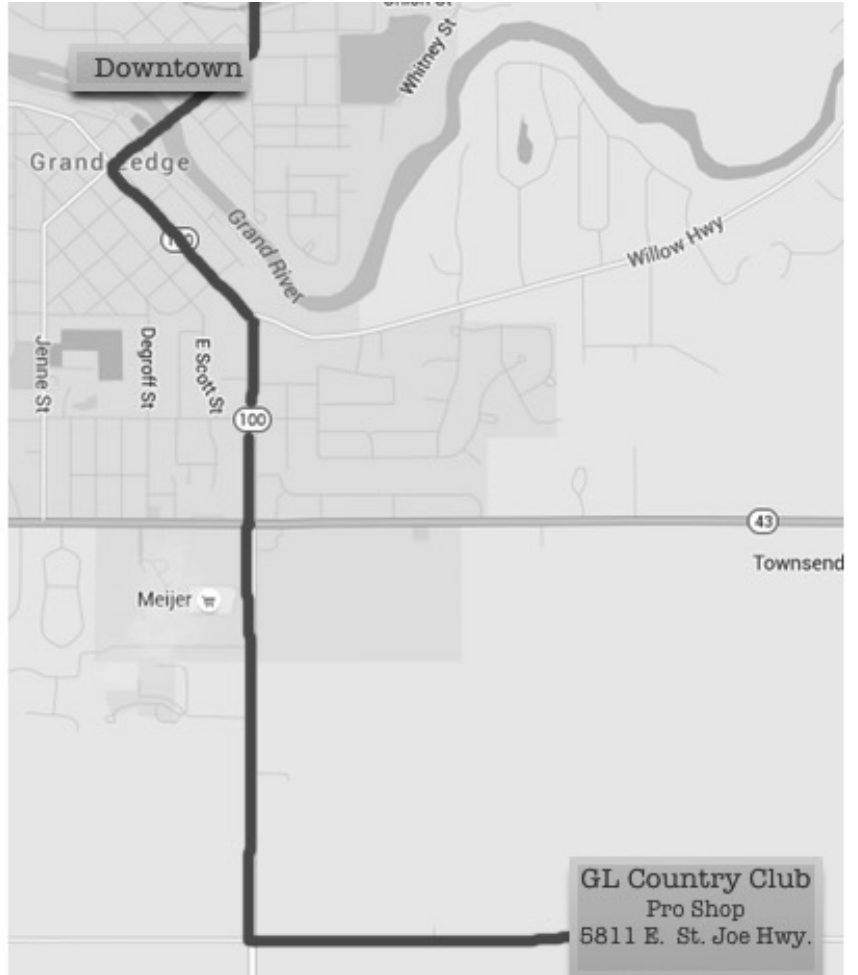

ART HOP MAP

1. Grand Ledge Country Club
2. Big Purple Bloomers
3. Greater Grace Boutique
4. Log Jam
5. Image Projections
6. About the Home
7. The Salvage Yard
8. Dowry Bridal
9. Thrifty Diva
10. Painted Teal
11. Ledge Craft Lane
12. The Nail & Hair Boutique
13. McNeilly Photography
14. Red Door Antiques
15. Bridge Street Wedding Chapel/Holmes Photography
16. Sports Stop
17. Flour Child Bakery

Don't Forget!

Get your punch card stamped at every stop you visit. Eight punches equals 1 entry for the Grand Prize Basket, worth \$200

DOWNTOWN

Greater Grace Boutique

Big Purple Bloomers

Log Jam
Image Projections
About the Home
The Salvage Yard
Dowry Bridal
Thrifty Diva
Painted Teal

The Nail & Hair Boutique

Ledge Craft Lane

Red Door Antiques

McNeilly Photography

South Bridge Street

Flour Child Bakery

Sports Stop

1 Bridge 1 North Bridge Street